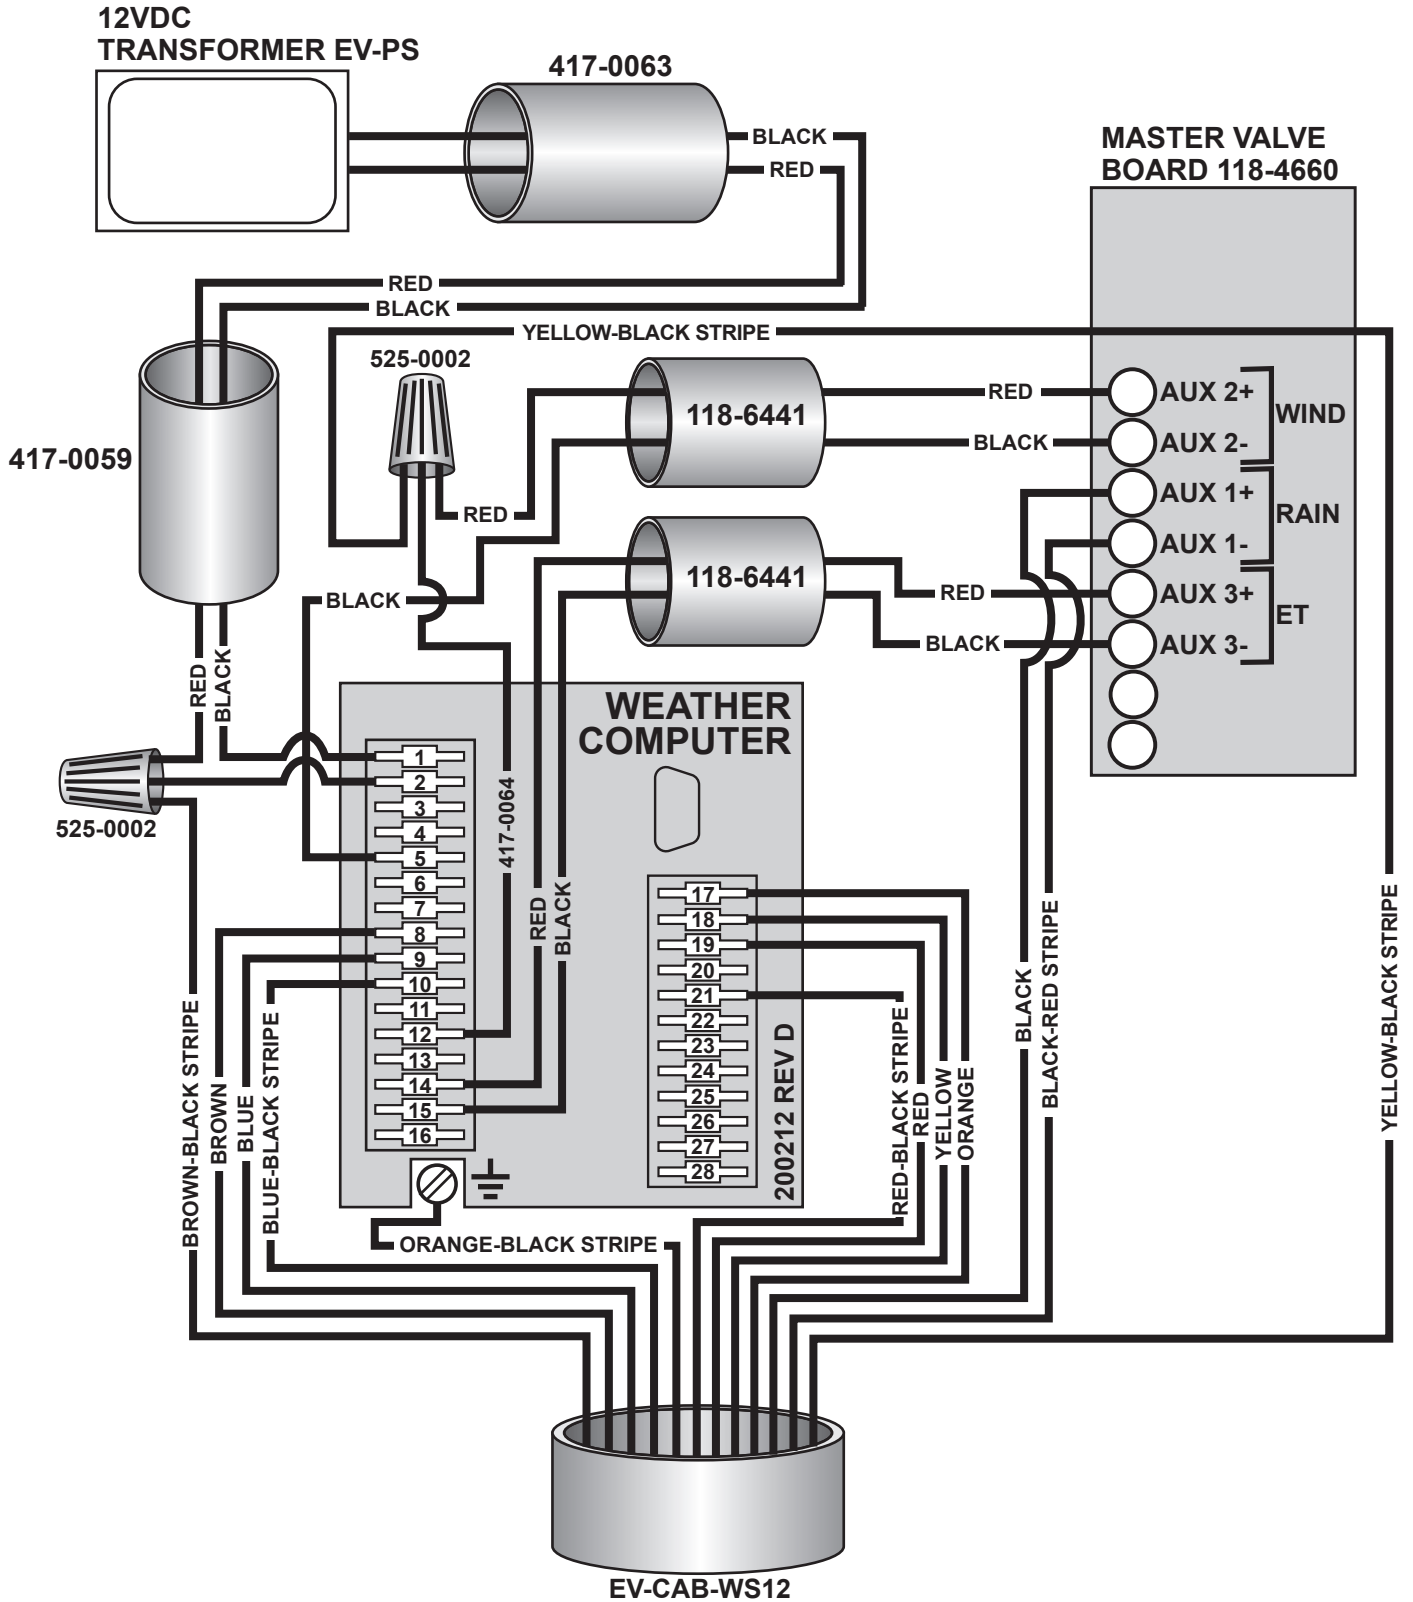

DX3 Wiring Detail

(for CR200 weather computers at rev D and above)

RMIS Part No. 500555 Rev. B

RAIN MASTER® 5825 Jasmine Street
 Riverside, CA 92504
 800-777-1477
 CONTROL SYSTEMS rm.info@toro.com