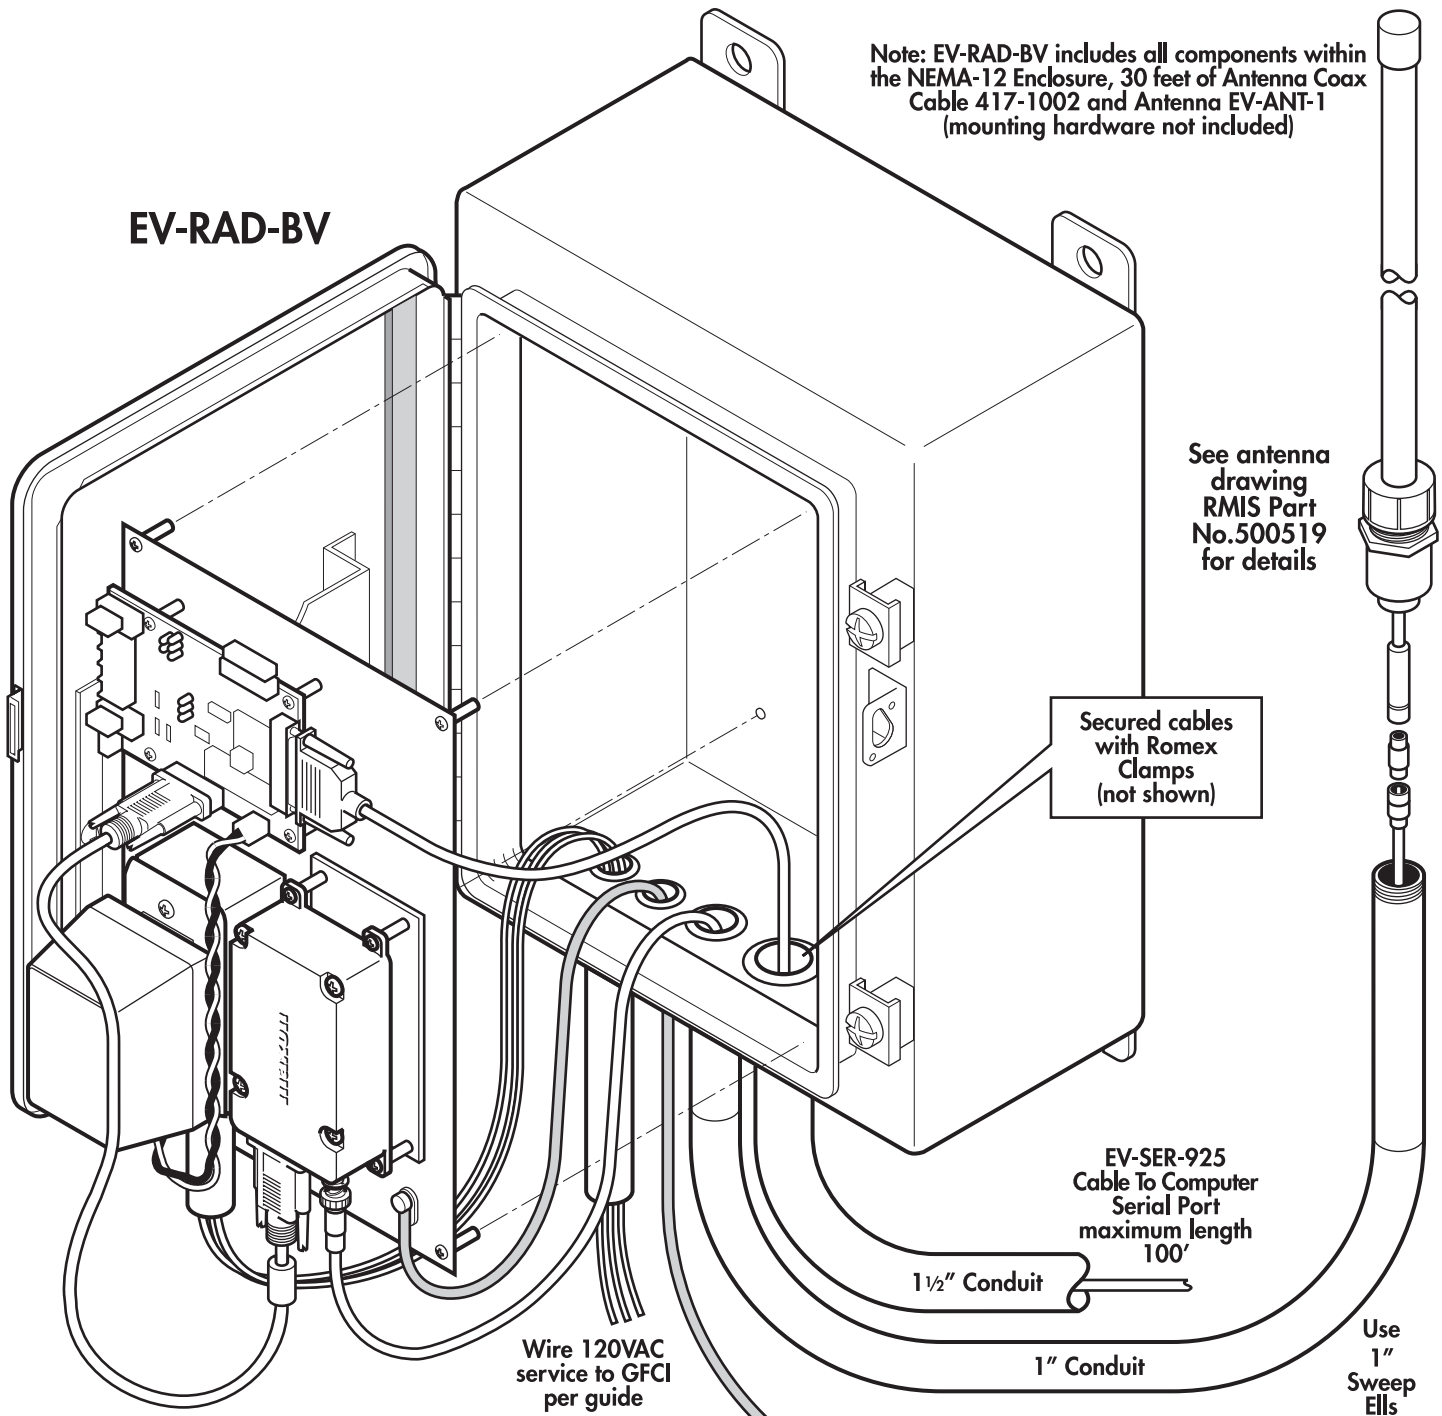

# Evolution DX2 Base Radio Installation

Note: EV-RAD-BV includes all components within the NEMA-12 Enclosure, 30 feet of Antenna Coax Cable 417-1002 and Antenna EV-ANT-1 (mounting hardware not included)

EV-RAD-BV

See antenna drawing RMIS Part No.500519 for details

Secured cables with Romex Clamps (not shown)

EV-SER-925 Cable To Computer Serial Port maximum length 100'

1/2" Conduit

1" Conduit

Use 1" Sweep Ells

Wire 120VAC service to GFCI per guide

Knockouts		
Item	Accommodates	Description
A	1/2" conduit	Incoming AC
B	1/2" conduit	Ground Wire
C	1" conduit	Ext Antenna
D	1 1/2" conduit	Serial Cable

5/8" x 8' Ground Rod EV-GROUND-ROD (sold separately, includes clamp) Attach #6 wire (not included)

Box Dimensions	
Height.....	16 1/8"
Width .....	12 1/8"
Depth .....	7 1/4"

RMIS Part No. 500521 Rev. C

*Rain Master is a technology-based, innovative, environmentally sensitive company dedicated to providing water management solutions to the irrigation industry.*