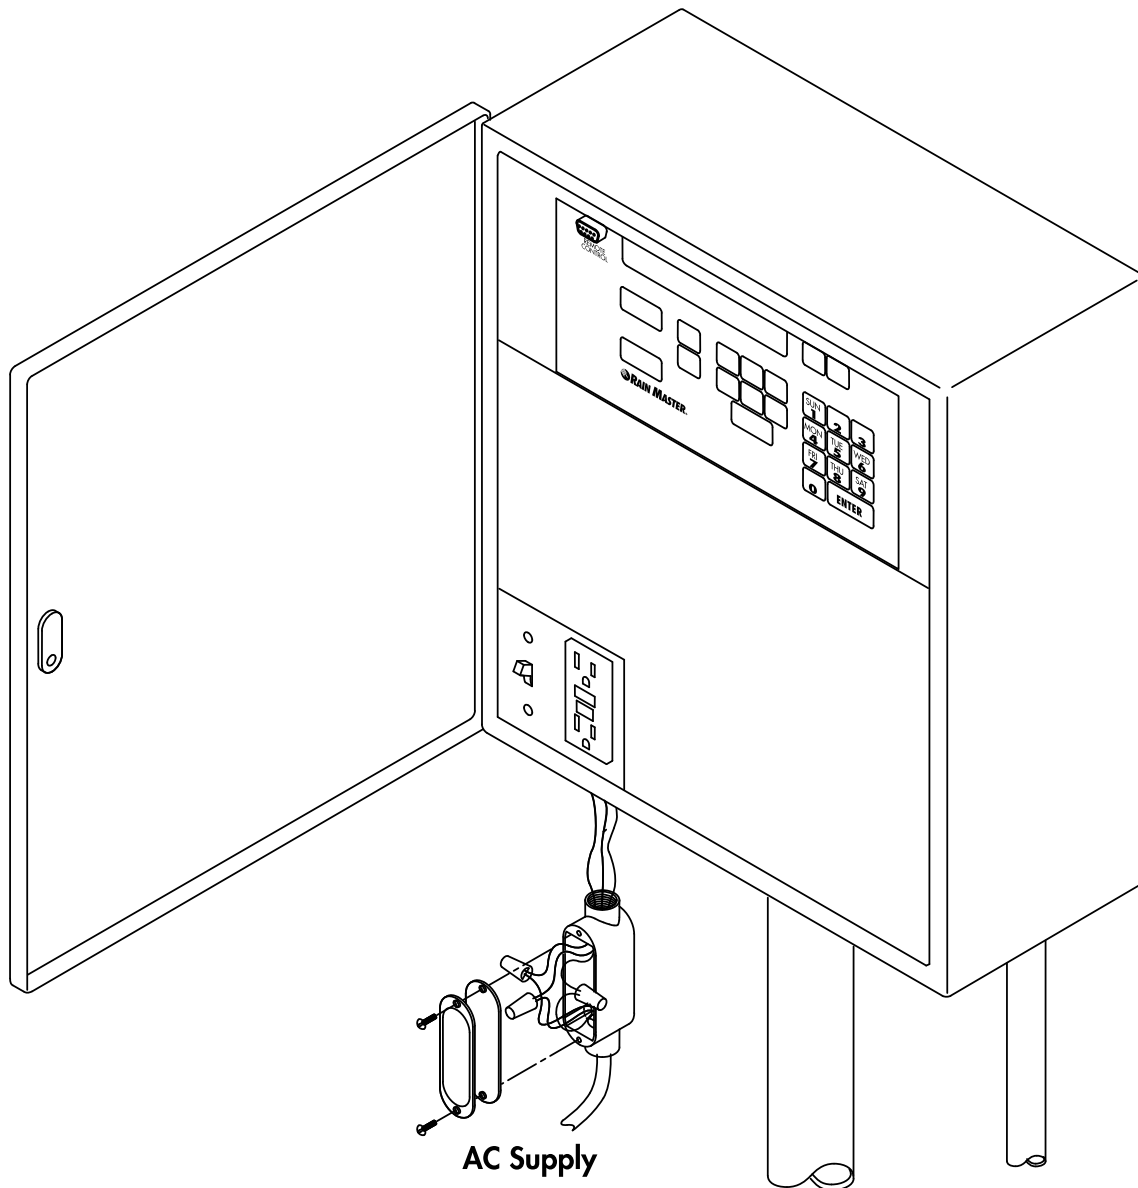

Evolution DX2 Painted Steel Wall-Mount Enclosure

- Built-in GFI utility outlet
- AC on/off switch
- No exposed electronics
- 16 gauge cold-rolled steel with white powder-coat finish

RMIS Part No. 500506 Rev. A